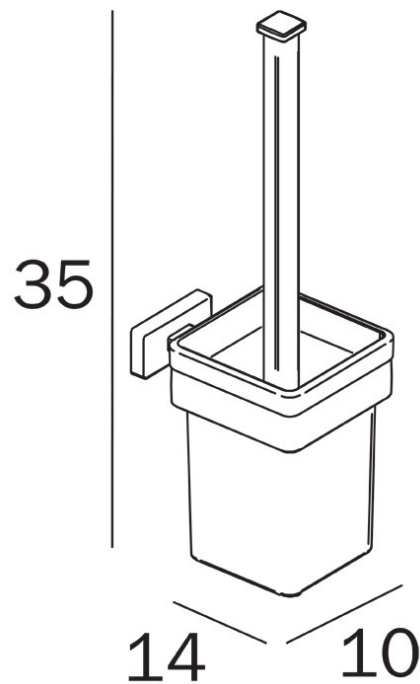

LEA WALL MOUNT TOILET BRUSH

Available Colours:

Chrome - A1814B CR

Matte White - A1814B WM

Matte Black - A1814B NE

Brushed Nickel - A1814B AC

Black Chrome - A1814B CF

Brushed Black Chrome - A1814B CG

Gold Plate - A1814B DR

Rose Gold - A1814B OR

Brushed Rose Gold - A1814B OS

Bronze - A1814B BZ

Manufactured in Italy

2 Year Replacement Warranty

Proudly imported and distributed by
Gro Agencies Pty Ltd
Unit 2 / 37 Howe St, Osborne Park, WA, 6017
P 08 9446 3288 E info@groagencies.com.au W www.groagencies.com.au